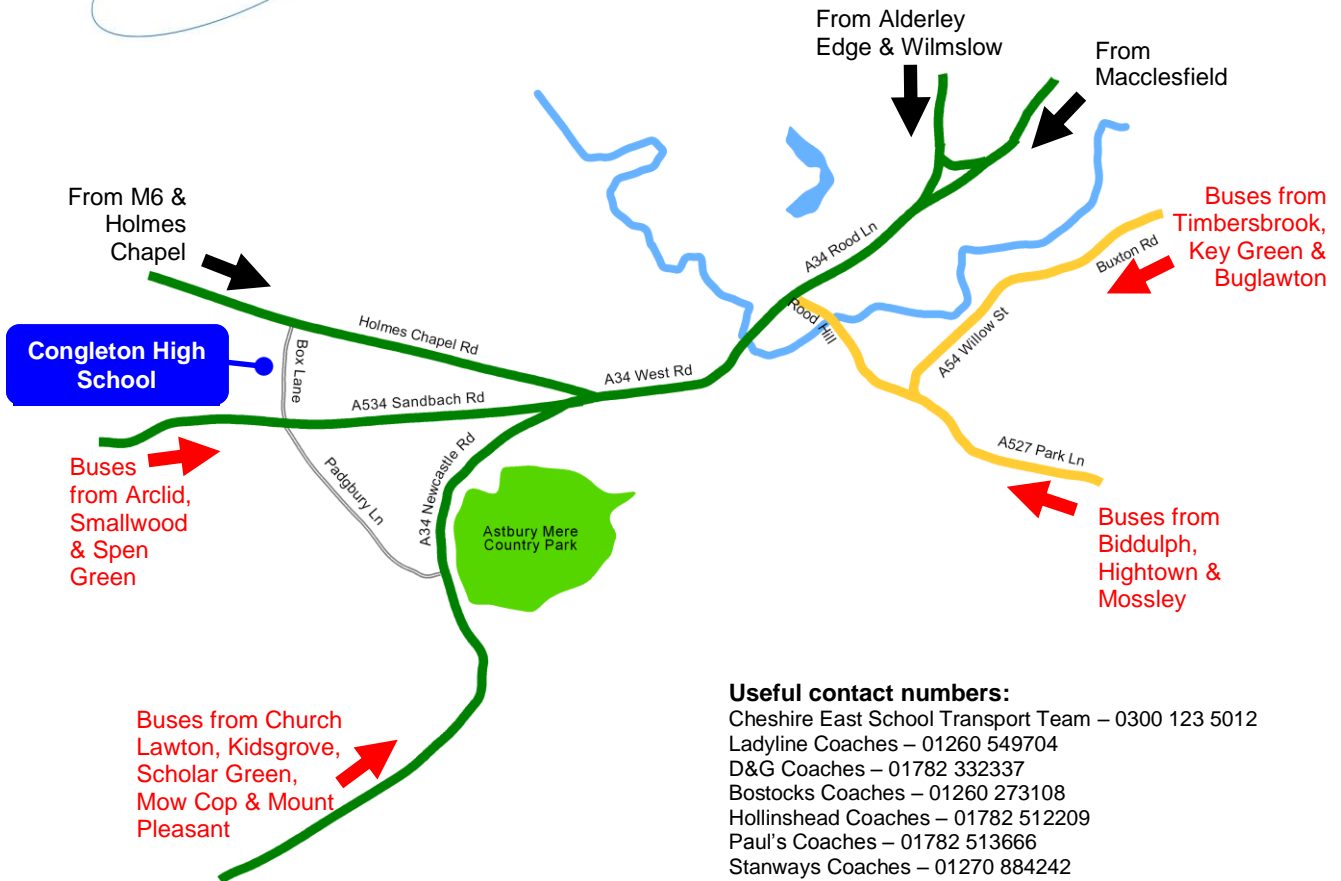

BUS SERVICES TO CONGLETON HIGH SCHOOL

Congleton High School is easily accessible from surrounding areas. Cheshire East Council operates 5 services bringing children to and from CHS and there are also a number of commercial bus routes providing services from Congleton and surrounding areas.

Free transport to the school is provided by Cheshire East Council Transport Co-ordination for all students up to the age of 16 who live in the catchment area, and are more than three miles away from the school. Bus passes are issued by the Local Authority.

Students are expected to behave properly on school buses and must adhere to the Bus Code of Conduct. Details of buses serving CHS are shown below:

Cheshire East Council Services

Mount Pleasant & Scholar Green to CHS Service 81090

Ladyline Coaches

Mount Pleasant Post Office
Chapel Street
Mount Pleasant Road
The Bank
Station Road, Scholar Green
Stone Chair Lane
A34 Congleton Rd North/Congleton Rd/Newcastle Rd
Padgbury Lane
Box Lane, **Congleton High School**

The Bank & Scholar Green to CHS Service 81091

D&G Coaches

The Bank, Scholar Green
Spring Bank
Station Road, Scholar Green
A34 Congleton Road North/Newcastle Road
Padgbury Lane
Box Lane, **Congleton High School**